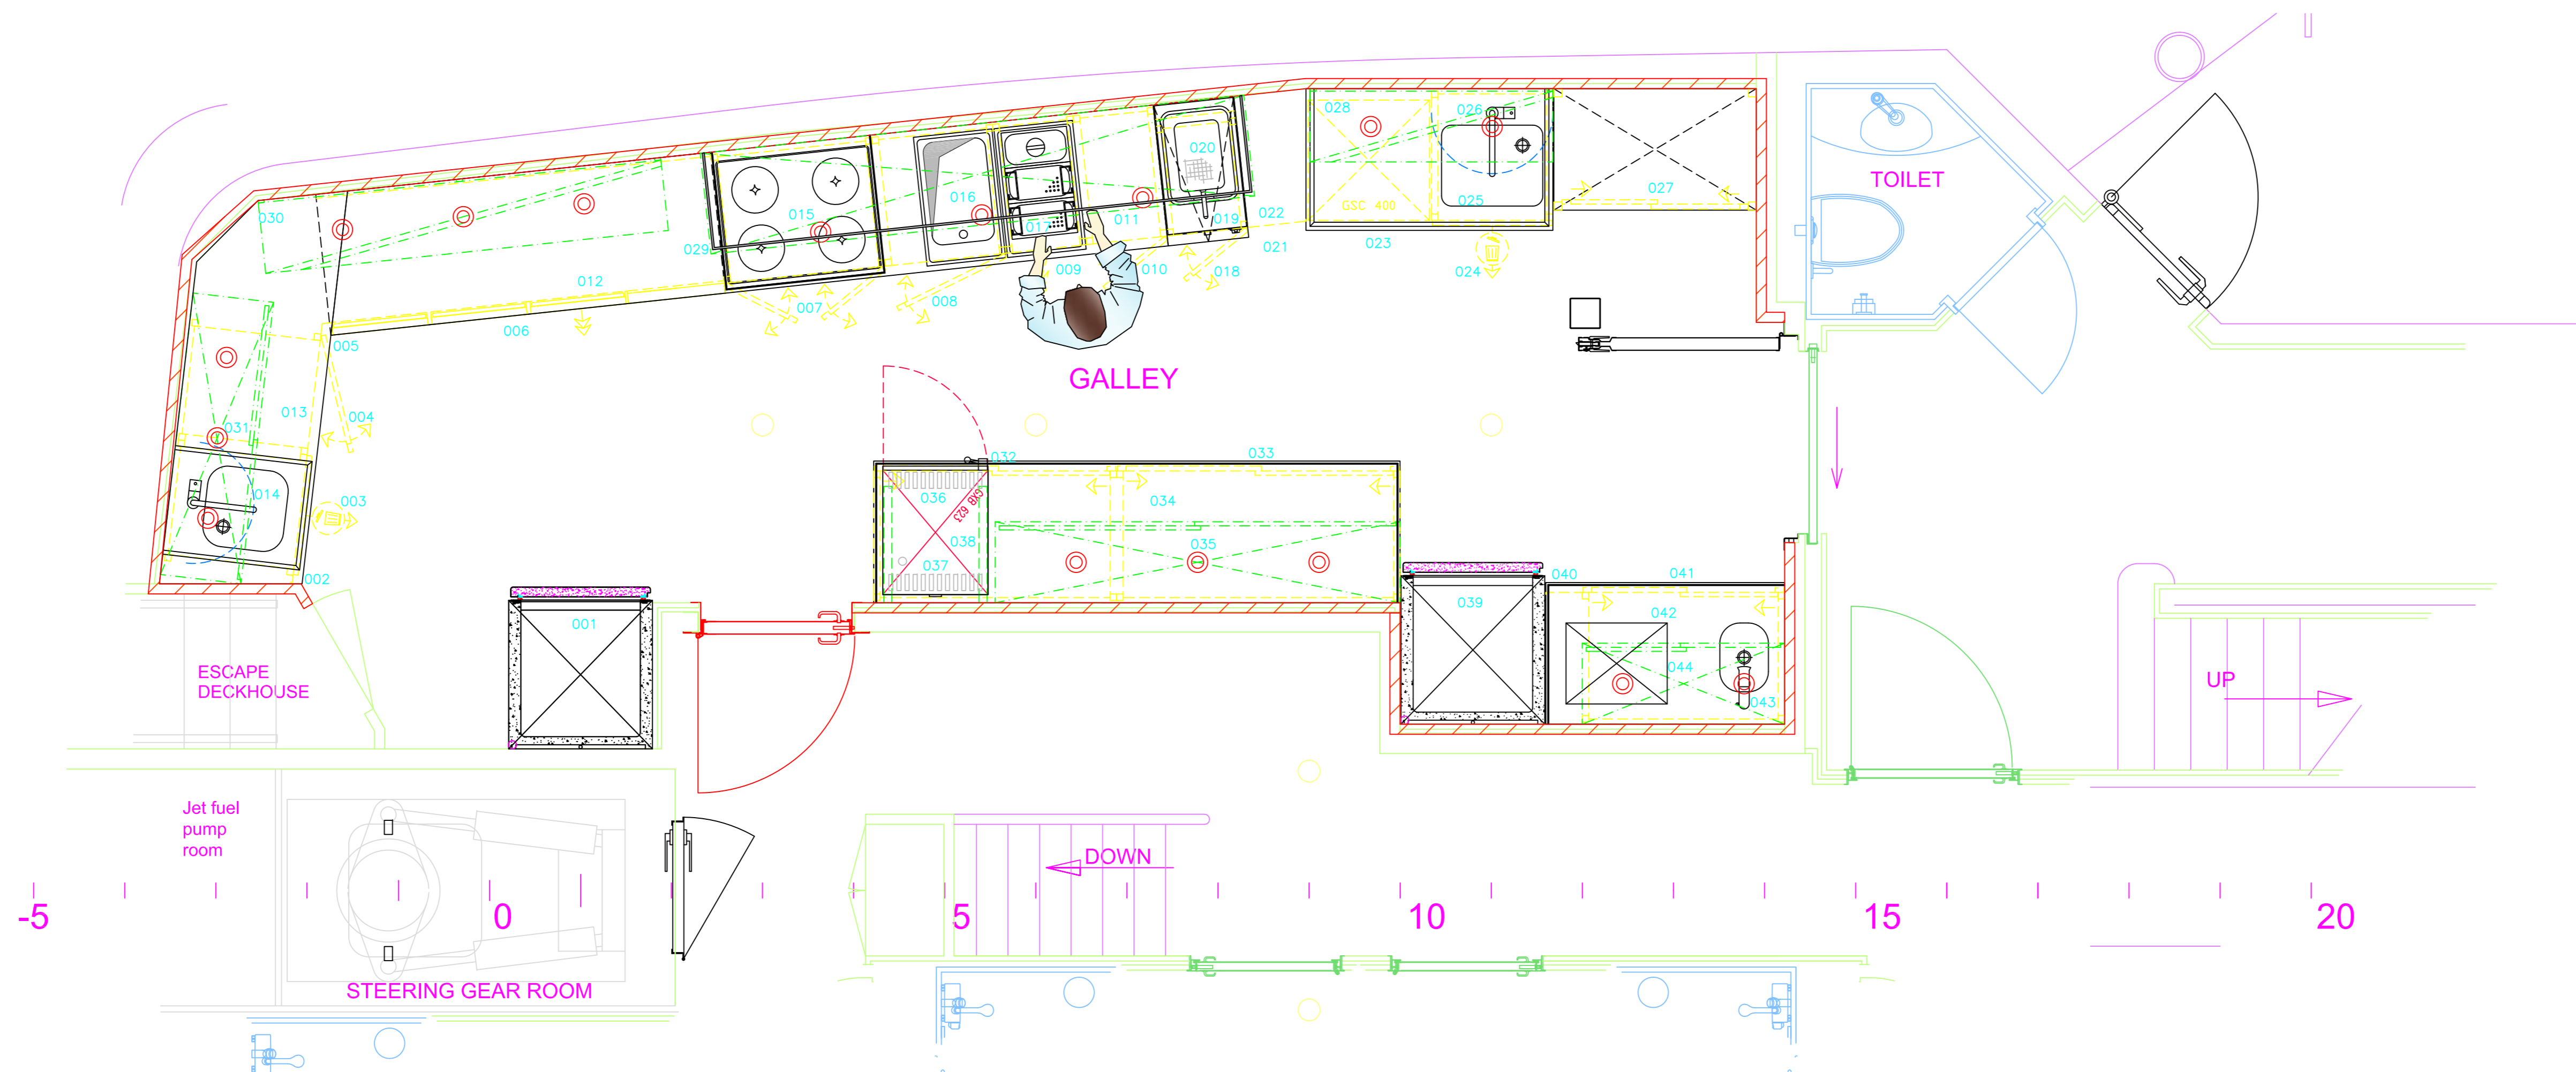

Vorderansicht Kochzeile - Spülen

side view cooking area

front view coffee-station - combi steamer

Galley expeditionyacht.org