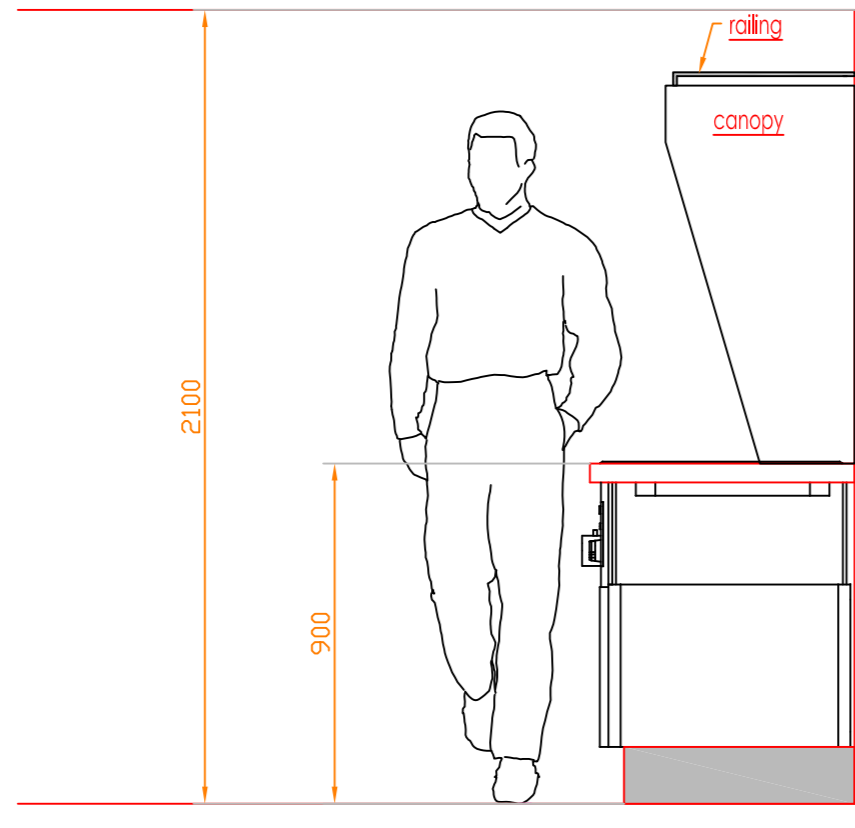

Vorderansicht Kochzeile - Spülen

side view cooking area

front view coffee-station - combi steamer

Galley expeditionyacht.org